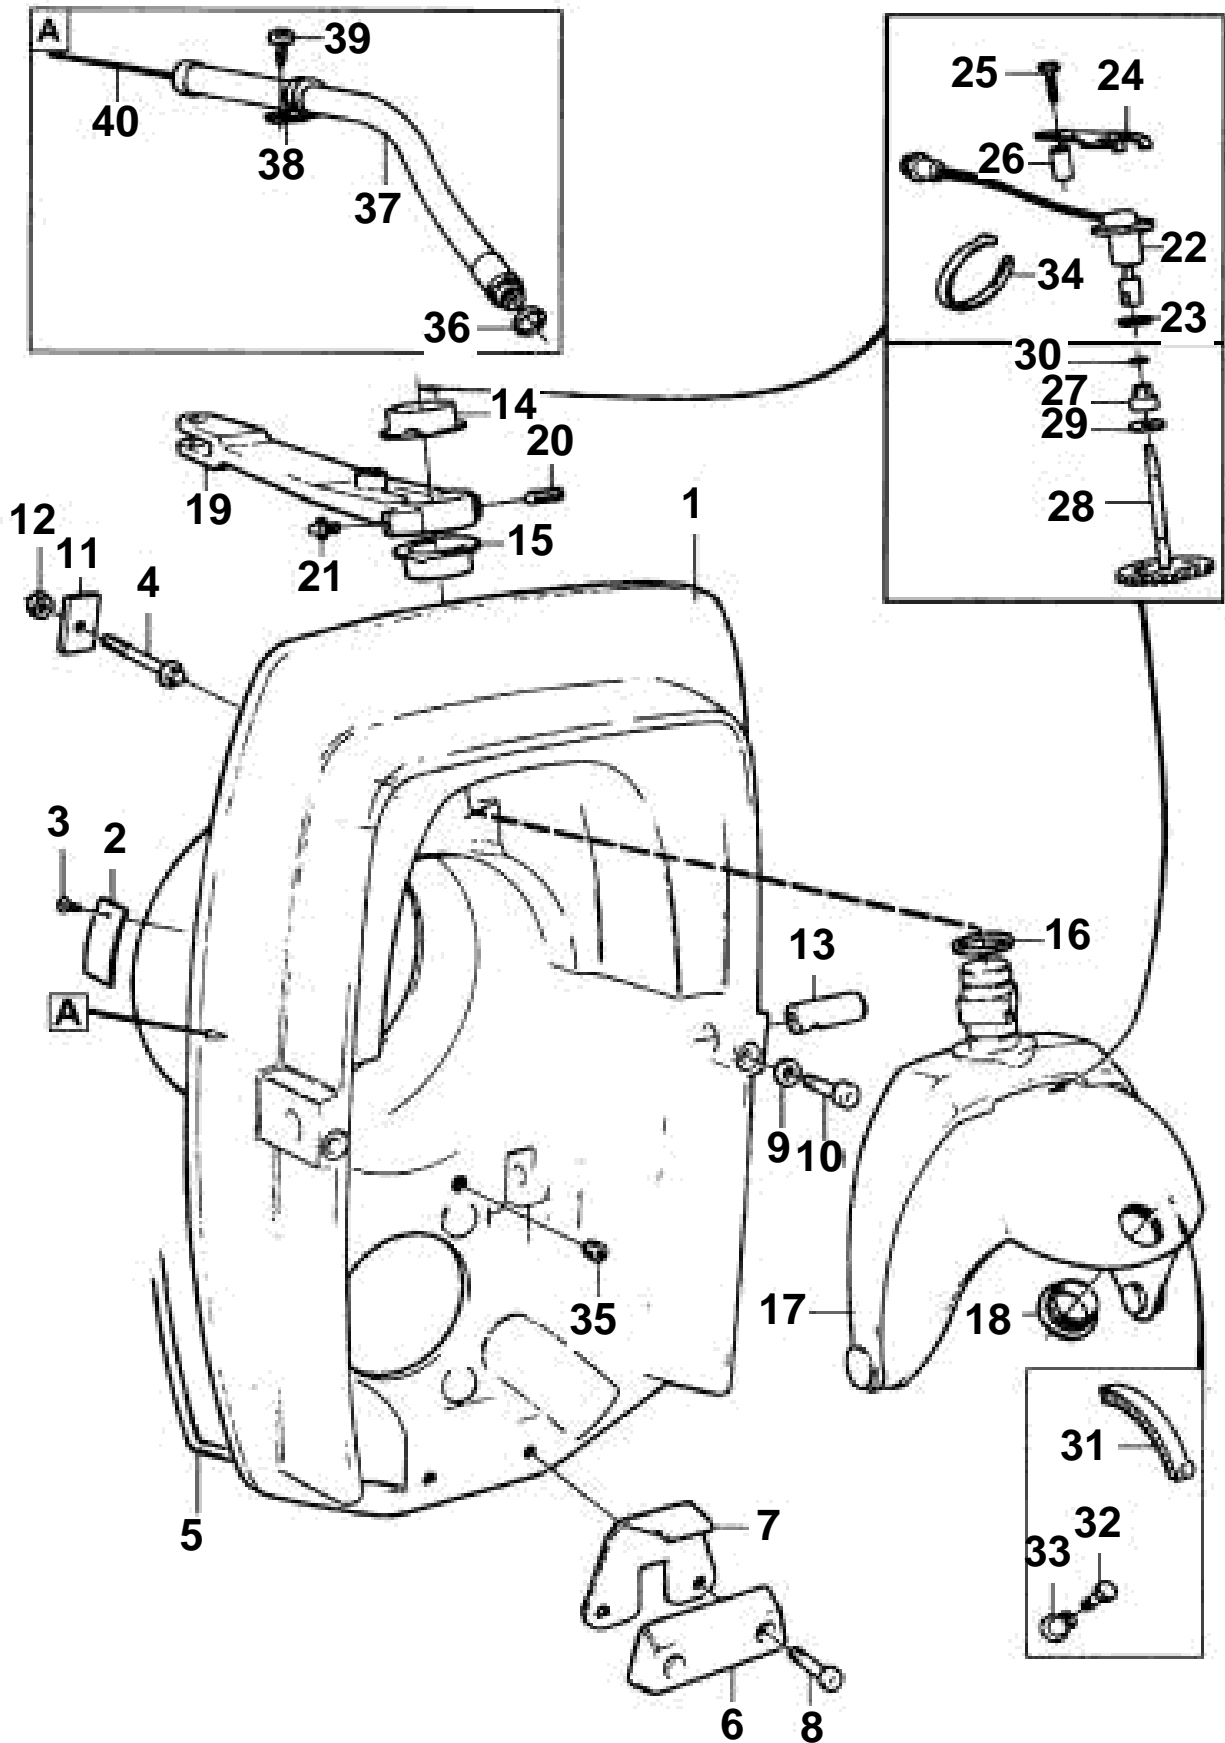

# DP -TRANSOM SHIELD WITH MOUNTING COMPONENTS

# DP -TRANSOM SHIELD WITH MOUNTING COMPONENTS

REF	PART NO.	QTY	DESCRIPTION
1	876630	1	Shield
2	853706	1	· Type plate
3	804269	2	· Drive screw
4	853595	6	Stud
5	852868	X	Sealing strip, L=1750 mm
6	852835	1	Zinc electrode
7	872963	1	Support plate
8	946541	2	Screw
9	941670	2	Washer
10	963699	2	Screw
11	852866	6	Washer
12	963108	6	Nut
13	872493	2	Pin
14	854705	1	Bushing
15	854704	1	Bushing
16	977313	1	Sealing ring
17	872845	1	Steering fork kit
18	853048	1	· Bushing
19	872722	1	Spindle arm
20	947904	1	Set screw
21	3850675	1	Nipple
22	828726	1	Potentiometer
23	955991	1	O-ring
24	853039	1	Bracket
25	955298	1	Screw
26	872355	1	Spacer sleeve
27	851430	1	Bushing
28	852984	1	Drive gear
29	966207	1	Sealing ring
30	925050	1	O-ring
31	872812	1	Gear segment
32	853759	1	Screw
33	853760	1	Rivet nut
34	948210	1	Strip clamp
35	853215	2	Plug
36	897745	1	Gasket
37	839091	1	Hose
38	952635	1	Clamp
39	955512	1	Screw
40		X	CONTROL CABLE